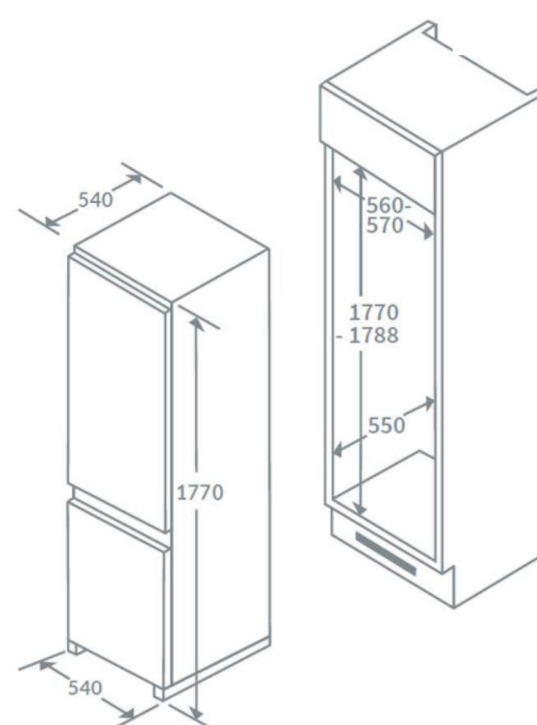

# Product Data Sheet

Prima Code	PRRF702
Description	70-30 Fridge Freezer
Colour	White
EAN Code	5034109759328
Energy Rating	A+
Features	Silver trims on shelves & door balconies
	6 glass shelves
	4 door balconies
	2 salad crispers
	3 Drawers
	Ice cube tray
	1 egg tray
	Optional wine rack (PRRF900)
	Flame retardant metal back
Door	Reversible doors
Hinges	Sliding hinge
Legs	Adjustable at front
Cable Length	170cm
Shelves & balconies	Clear
Gross Capacity	260 litres
Net Capacity	242 litres
Net Capacity - Fridge	182 litres
Net Capacity - Freezer	60 litres
Auto/Manual Fridge	Automatic defrost fridge
Auto/Manual Freezer	Manual defrost freezer
Freezer Rating	****
Maximum Noise Level	41dBA
Temperature Range	0-10°C/-18°C
Energy consumption per 24h	0.71kWh
Energy consumption per annum	260kWh
Power Supply	13A
Refrigerant type	R600a
Connection	UK Plug
Product Height (mm)	1770
Product Width (mm)	540
Product Depth (mm)	540
Guarantee	5 Year parts & 2 year labour