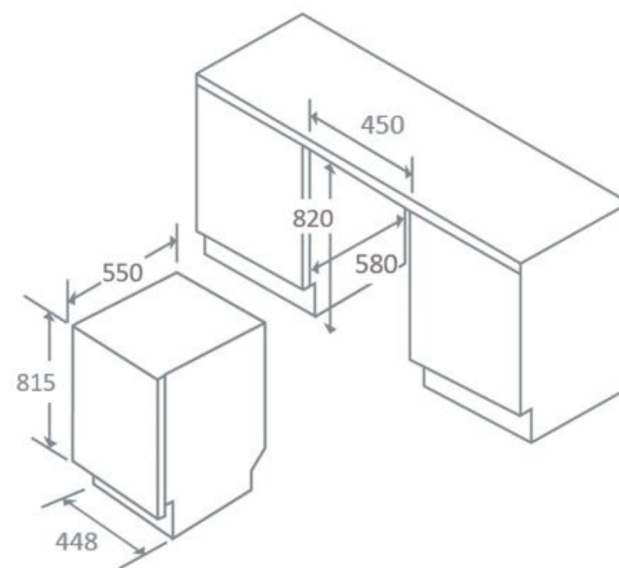

Product Data Sheet

Prima Code	PRDW300
Description	45cm Dishwasher
Nominal Size	45cm
EAN Code	5054913450198
Colour	SS Panel
Place settings	10
Maximum plate diameter	12 Inches (308mm)
Spray levels	2
Programmes	Intensive (50-70°C)
	Normal (45-65°C)
	Eco (45-65°C)
	Glass (40-60°C)
	90 minute (65°C)
	Fast wash: 30 minutes (45-55°C)
Features	Digital LED timer display
	Extra dry function
	Delay timer (0-24 hours)
	Half load function
	Rinse aid indicator
	Salt indicator
	Adjustable upper basket
	Fold-down rack on lower basket
	Fold-up cup shelves on upper basket
	Cutlery basket
	Front-adjustable legs
	Tension-adjustable door spring
Connection cable length	1.5 metres
Plug	Supplied with moulded UK plug
Max noise level	49dBA
Energy class	D
Drying Efficiency	A
Energy consumption per annum	211kWh
Energy consumption per standard cycle	0.74kWh
Water consumption per annum	2520 litres
Water consumption per standard cycle	9 litres
Water pressure	0.4-10 bar
Rated power	1930W
Electrical Voltage	230V
Frequency	50Hz
Fuse rating	10A
Product Height (mm)	815
Product Width (mm)	448
Product Depth (mm)	550 (door closed)/1150 (door open)
Cavity Height (mm)	820
Cavity Width (mm)	450
Cavity Depth (mm)	580
Warranty	5 Year parts & 2 year labour