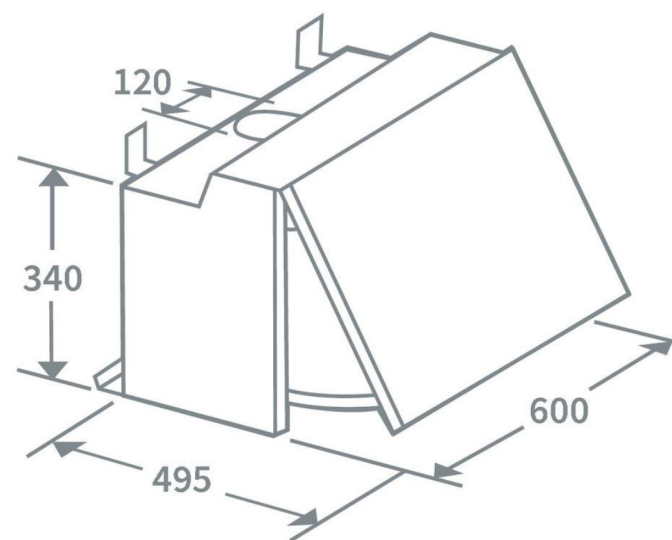

# Product Data Sheet

Prima Code	PRCH550
Description	Integrated Hood
Nominal Size	60cm
Colour	Grey
Other Features	n/a
Controls	Slider Control
Speed Settings	3
EAN Code	5054913334962
Extraction Rate (m3/hr) - Speed 1	149
Extraction Rate (m3/hr) - Speed 2	210
Extraction Rate (m3/hr) - Speed 3	263
Extraction Rate (m3/hr) - Booster	n/a
Free Airflow (m3/hr) - Speed 1	159
Free Airflow (m3/hr) - Speed 2	219
Free Airflow (m3/hr) - Speed 3	282
Free Airflow (m3/hr) - Booster	n/a
Noise Level dBA - Speed 1	47
Noise Level dBA - Speed 2	54
Noise Level dBA - Speed 3	61
Noise Level dBA - Booster	n/a
Grease Filters	Acrylic
Required Height over Gas Hob (mm)	650
Required Height over Electric Hob (mm)	650
Lights	1 x 2,8W E14 LED
Energy Class	D
Power Supply	3A
Total Rated Power Consumption	152,8 W
Product Height (mm)	400
Product Width (mm)	600
Product Depth (mm)	495
Chimney/Flue Width (mm)	n/a
Chimney/Flue Depth (mm)	n/a
Outlet Diameter	150mm
Carbon Filters (Optional)	LIA210
Ducting Kit (Optional)	PRDK125