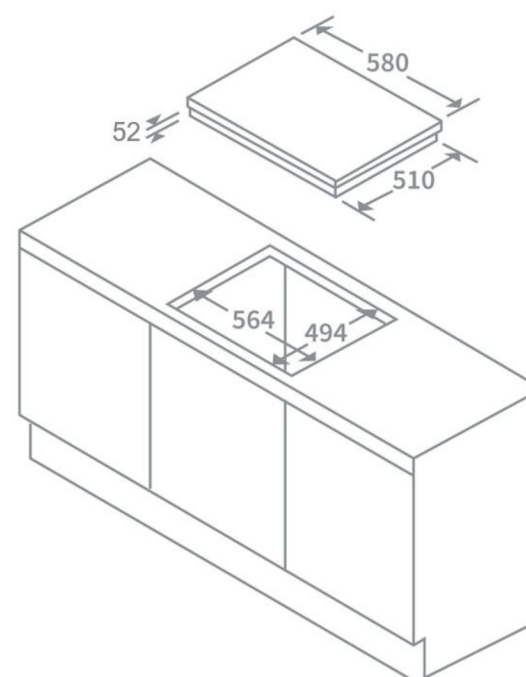

Product Data Sheet

Prima Code	PRCEH106
Description	60cm Ceramic Hob
Colour	Black
EAN Code	5054913331664
No. of cooking Zones	4 Zones
Features	Child lock function
	Residual heat indicators
	1-99 minute timer (each zone)
	Auto safety shut off mechanism
Controls	Touch control
Control Panel Style	Side panel
Power Levels	9 power levels
Digital Timer Setting	1-99 minute timer
Glass	Black frameless
Front left zone diameter (mm)	145
Rear left zone diameter (mm)	180
Rear right zone diameter (mm)	145
Front right zone diameter (mm)	180
Centre zone diameter (mm)	n/a
Front left zone power	1200W
Rear left zone power	1800W
Rear right zone power	1200W
Front right zone power	1800W
Centre zone power	n/a
Nominal Power	6000W
Electrical Voltage (V)	220-240
Frequency (Hz)	50/60
Product Height (mm)	52
Product Width (mm)	580
Product Depth (mm)	510
Cut Out Width (mm)	564
Cut Out Depth (mm)	494
Cut Out Depth (mm)	494
Electrical supply cord length (mm)	n/a
Required clearance above hob (mm)	750