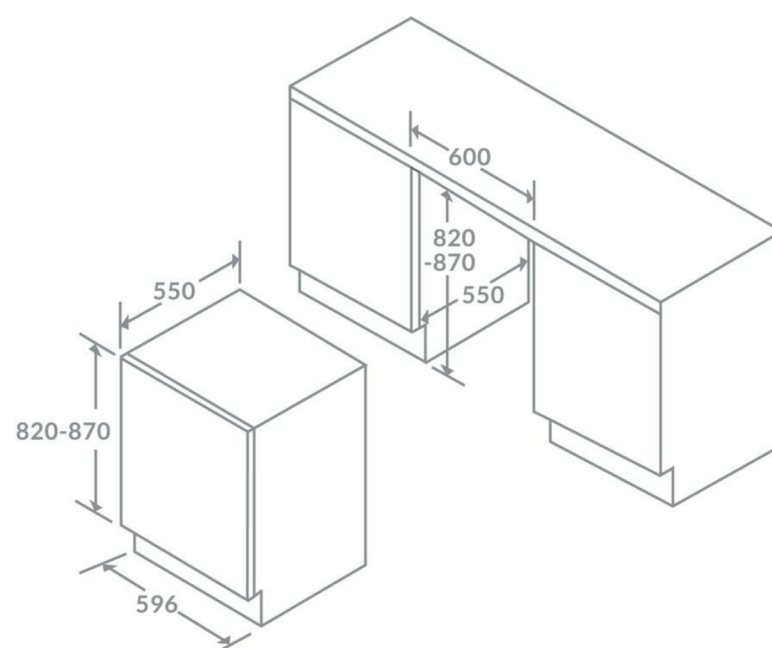

# Product Data Sheet

Prima Code	LPR132A1
Description	Under Counter Fridge with Ice Box
Colour	White
EAN Code	5034109422260
Energy Rating	A+
Features	Silver trims on shelves & door balconies
	2 glass shelves
	2 door balconies
	2 salad crispers
	Reversible door
	1 egg tray
	Flame retardent metal back
Door	Reversible door
Hinges	Fixed: Hettich Hinges
Legs	Adjustable
Cable Length	160cm
Shelves & balconies	Clear
Gross Capacity	118 Litres
Net Capacity	117 Litres
Net Capacity - Fridge	100 Litres
Net Capacity - Freezer	17 Litres
Auto/Manual Fridge	Automatic defrost fridge
Auto/Manual Freezer	Manual defrost freezer
Freezer Rating	****
Maximum Noise Level	39dBA
Temperature Range	0-10°C/-18°C
Energy consumption per 24h	0.505kw24h
Energy consumption per annum	184kWh
Power Supply	13A
Refrigerant type	R600a
Connection	UK Plug
Product Height (mm)	820-870
Product Width (mm)	596
Product Depth (mm)	550